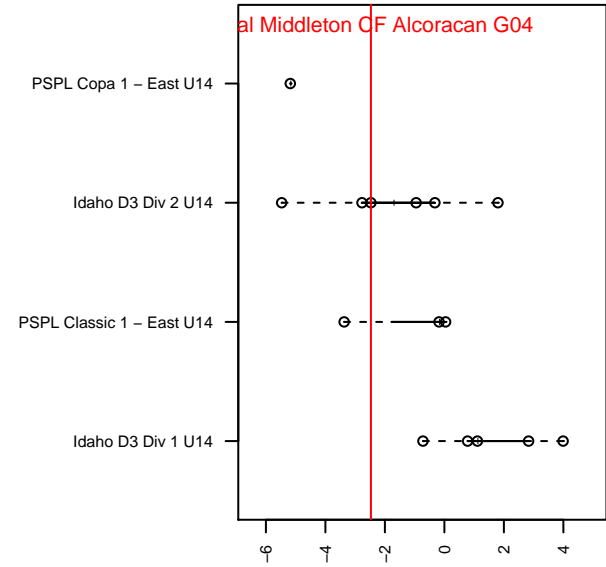

Real Middleton CF Alcoracan G04

, ID
 G04 total strength=1032
 attack=4.13 defense=1.21
 fall league = Idaho D3 Div 2 U14

alt names used:
 REAL MIDDLETON CF AD ALCORC????N
 REAL MIDDLETON CF AD ALCORC...?N
 REAL MIDDLETON CF AD ALCORCÃ^N

Venues played:
 2017 Yellowstone Cup U13/14 Bronze
 2017 Idaho D3 Division 2 U14

Real Middleton CF Alcoracan G04
 Dots are actual minus expected GF (blue circles) and GA (red triangles).
 Blue line is smoothed change in attack strength. Red is smoothed change in defense strength.

**attack and defense variance (black dot)
relative to other teams
and top 10 in region**

**attack and defense rating
relative to others at age
and all opponents in last 13 months**

Performance relative to 13 month average