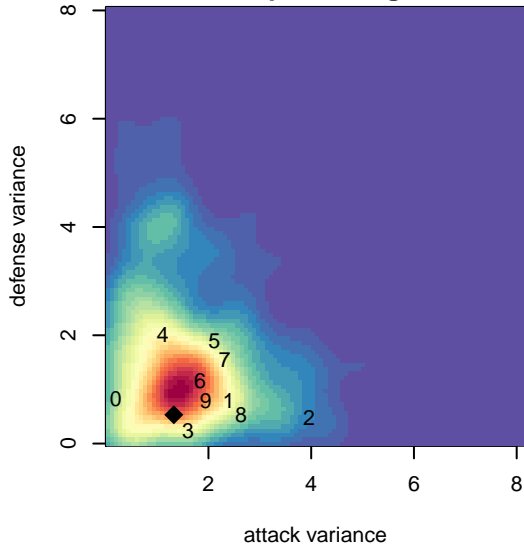

Real Middleton CF Alcoracan G04

, ID
 G04 total strength=1032
 attack=4.13 defense=1.21
 fall league = Idaho D3 Div 2 U14

alt names used:
 REAL MIDDLETON CF AD ALCORC????N
 REAL MIDDLETON CF AD ALCORC...?N
 REAL MIDDLETON CF AD ALCORCÃ^N

Venues played:
 2017 Yellowstone Cup U13/14 Bronze
 2017 Idaho D3 Division 2 U14

Real Middleton CF Alcoracan G04
 Dots are actual minus expected GF (blue circles) and GA (red triangles).
 Blue line is smoothed change in attack strength. Red is smoothed change in defense strength.

**attack and defense variance (black dot)
relative to other teams
and top 10 in region**

**attack and defense rating
relative to others at age
and all opponents in last 13 months**

Performance relative to 13 month average