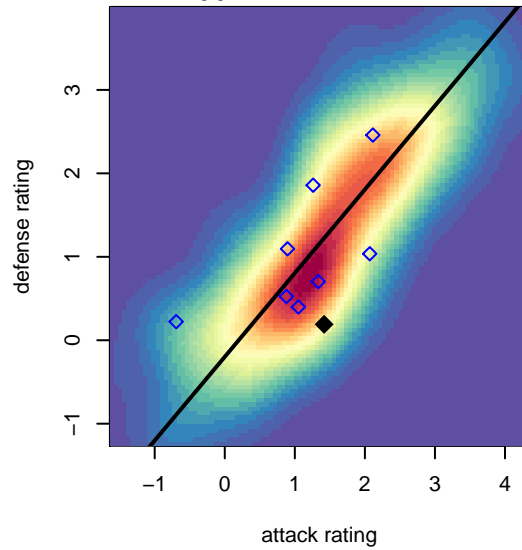

Real Middleton CF Alcoracan G04

, ID
 G04 total strength=1032
 attack=4.13 defense=1.21
 fall league = Idaho D3 Div 2 U14

alt names used:
 REAL MIDDLETON CF AD ALCORC????N
 REAL MIDDLETON CF AD ALCORC...?N
 REAL MIDDLETON CF AD ALCORCÃ^N

Venues played:
 2017 Yellowstone Cup U13/14 Bronze
 2017 Idaho D3 Division 2 U14

Real Middleton CF Alcoracan G04
 Dots are actual minus expected GF (blue circles) and GA (red triangles).
 Blue line is smoothed change in attack strength. Red is smoothed change in defense strength.

**attack and defense variance (black dot)
relative to other teams
and top 10 in region**

**attack and defense rating
relative to others at age
and all opponents in last 13 months**

Performance relative to 13 month average